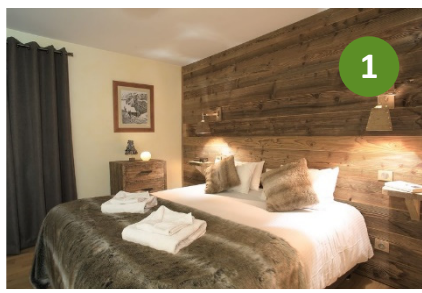

La Perle de l'Oisans

Spacious and Cosy
Apartment for Rent

S

Bleuet apartment 4/6 persons

The apartment is exceptionally light thanks to its south/south-west exposure, which allows you to use the balcony terrace from sunrise to sunset.

The balcony/terrace is fully equipped with deck-chairs and table to have your meals, with an exceptional view.

Le Chalet

La Perle de l'Oisans is a standing chalet built on a mountainside, located in the village center, 50 m from shops and 300m from the lifts. It consists of 11 spacious apartments offer beautiful sunshine and exceptional views will not leave you indifferent.

The chalet is surrounded by a large private park with solarium, landscaped garden, mini-golf, pony, bowls, children's cabins, Spa, Hammam, Sauna, etc ...

S

S

1

2

Included services

- Free access to La Perle Spa
- Free WIFI access and Satellite TV
- Free private parking
- Free locked bike park
- Beds made up with comfortable duvet
- Large bath towels
- Child Kit : Baby Cot + high chair
- Cleaning pack (washing liquid, household product, sponges, tea towels...)
- Free access to the laundry (washing machine, washing powder, dryer and drying rack)
- Free access to « Les Terrasses de La Perle » (electric/gaz bbq, Club House with all dishes your need for your meals, solarium, ...)

Optional services

- Private Shuttle
- Croissants and fresh bread in the morning,
- French Breakfasts
- Special meals for athletes
- End Cleaning Pack
- Apart'Hotel
- VTT and Bike Hire

Bleuet apartment

Surface	72 m ² - 775 ft ²
Capacity	4/6 Persons
Nber of bedrooms	2
Nber of beds	4 Singles or 2 Double Kings
Sofa bed	For 2 persons
Fire place	1
Balcony/terrace	15 m ² - 160 ft ²
Floor	3 rd floor walk-in