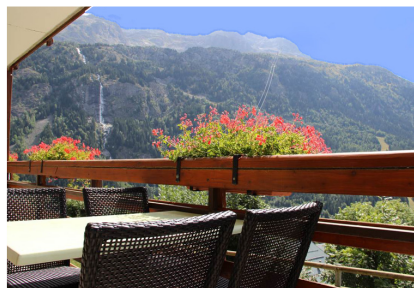

Included services

- Free access to La Perle Spa
- Free WIFI access and Satellite TV
- Free private parking
- Free locked bike park
- Beds made up with comfortable duvet
- Large bath towels
- Child Kit : Baby Cot + high chair
- Cleaning pack (washing liquid, household product, sponges, tea towels...)
- Free access to the laundry (washing machine, washing powder, dryer and drying rack)
- Free access to « Les Terrasses de La Perle » (electric/gaz bbq, Club House with all dishes your need for your meals, solarium, ...)

Optional services

- Private Shuttle
- Croissants and fresh bread in the morning,
- French Breakfasts
- Special meals for athletes
- End Cleaning Pack
- Apart'Hotel
- VTT and Bike Hire