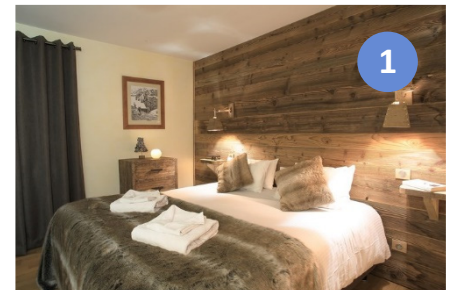

La Perle de l'Oisans

Cosy apartment for rent

Oz Vaujany
DOMAINE SKIABLE

VAUJANY
1750m - 1730m
Chalet village

Alpe d'Huez
grand domaine *Ski*
LES PLUS GRANDS DÉVELOPÉS DU MONDE

Bleuet Apartment - 4/6 Persons
72m² - 775ft² - 2 bedrooms

The apartment is exceptionally light thanks to its south/south-west exposure, which allows you to use the balcony terrace from sunrise to sunset. The large kitchen opens onto the living and dining room in front of fire place.

The Bleuet apartment is situated on the same floor as the main entrance, giving easy access to wheelchairs, prams and pushchairs.

Le Chalet

La Perle de L'Oisans**** is composed by 11 comfortable and spacious apartments, fitted with fire place.

All large balconies are south facing to have the sun shine all day long and admire the exceptional view. The Chalet is situated in the centre of Vaujany village, 50 metres far from shops and 300 metres from ski lifts you could reach by foot or by the intended escalators. In Vaujany, everything is done by walk ...

S

S

1

2

Included services

- Beds made up with comfortable duvet
- Large bath towels
- Child Kit : Baby Cot + high chair
- Cleaning pack (washing liquid, household product, sponges, tea towels...)
- Free access to the laundry (washing machine, washing powder, dryer and drying rack)
- Free WIFI access and Satellite TV
- Free sauna and hammam access
- Free private parking
- Free covered parking 50m

Options

- Private Shuttle (Airport and Station Transfe)
- Body care and beauty
- Apart'Hotel
- Wood for fire-place
- Croissants and fresh bread in the morning,
- French Breakfasts
- End Cleaning Pack
- Private ski lockers just beside the ski-lift

Bleuet apartment