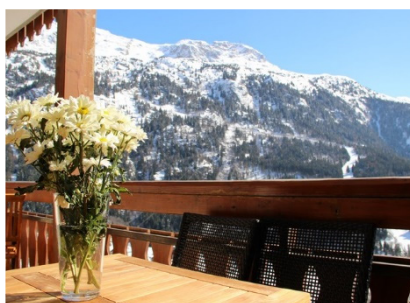

La Perle de l'Oisans

Cosy apartment for rent

Oz Vaujany
DOMAINE SKIABLE

VAUJANY
1750m - 1730m
Chalet village

Alpe d'Huez
grand domaine *Ski*
LES PLUS GRANDS DÉVELOPÉS DU MONDE

Bleuet Apartment - 4/6 Persons
72m² - 775ft² - 2 bedrooms

The apartment is exceptionally light thanks to its south/south-west exposure, which allows you to use the balcony terrace from sunrise to sunset. The large kitchen opens onto the living and dining room in front of fire place.

The Bleuet apartment is situated on the same floor as the main entrance, giving easy access to wheelchairs, prams and pushchairs.

Le Chalet

La Perle de L'Oisans**** is composed by 11 comfortable and spacious apartments, fitted with fire place.

All large balconies are south facing to have the sun shine all day long and admire the exceptional view. The Chalet is situated in the centre of Vaujany village, 50 metres far from shops and 300 metres from ski lifts you could reach by foot or by the intended escalators. In Vaujany, everything is done by walk ...

S

S

1

2

Included services

- Beds made up with comfortable duvet
- Large bath towels
- Child Kit : Baby Cot + high chair
- Cleaning pack (washing liquid, household product, sponges, tea towels...)
- Free access to the laundry (washing machine, washing powder, dryer and drying rack)
- Free WIFI access and Satellite TV
- Free sauna and hammam access
- Free private parking
- Free covered parking 50m

Options

- Private Shuttle (Airport and Station Transfe)
- Body care and beauty
- Apart'Hotel
- Wood for fire-place
- Croissants and fresh bread in the morning,
- French Breakfasts
- End Cleaning Pack
- Private ski lockers just beside the ski-lift

Bleuet apartment