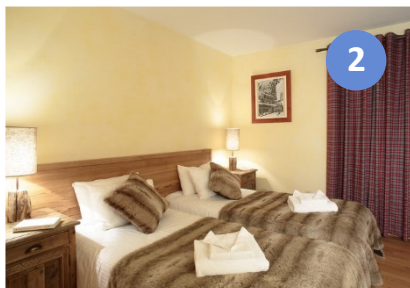

La Perle de l'Oisans

Cosy apartment for rent

Oz Vaujany
DOMAINE SKIABLE

VAUJANY
1750m - 1730m
Chalet village

Alpe d'Huez
grand domaine *Ski*
LES PLUS GRANDS DÉVELOPÉS DU MONDE

Bleuet Apartment - 4/6 Persons
72m² - 775ft² - 2 bedrooms

The apartment is exceptionally light thanks to its south/south-west exposure, which allows you to use the balcony terrace from sunrise to sunset. The large kitchen opens onto the living and dining room in front of fire place.

The Bleuet apartment is situated on the same floor as the main entrance, giving easy access to wheelchairs, prams and pushchairs.

Le Chalet

La Perle de L'Oisans**** is composed by 11 comfortable and spacious apartments, fitted with fire place.

All large balconies are south facing to have the sun shine all day long and admire the exceptional view. The Chalet is situated in the centre of Vaujany village, 50 metres far from shops and 300 metres from ski lifts you could reach by foot or by the intended escalators. In Vaujany, everything is done by walk ...

S

S

1

2

Included services

- Beds made up with comfortable duvet
- Large bath towels
- Child Kit : Baby Cot + high chair
- Cleaning pack (washing liquid, household product, sponges, tea towels...)
- Free access to the laundry (washing machine, washing powder, dryer and drying rack)
- Free WIFI access and Satellite TV
- Free sauna and hammam access
- Free private parking
- Free covered parking 50m

Options

- Private Shuttle (Airport and Station Transfe)
- Body care and beauty
- Apart'Hotel
- Wood for fire-place
- Croissants and fresh bread in the morning,
- French Breakfasts
- End Cleaning Pack
- Private ski lockers just beside the ski-lift

Bleuet apartment